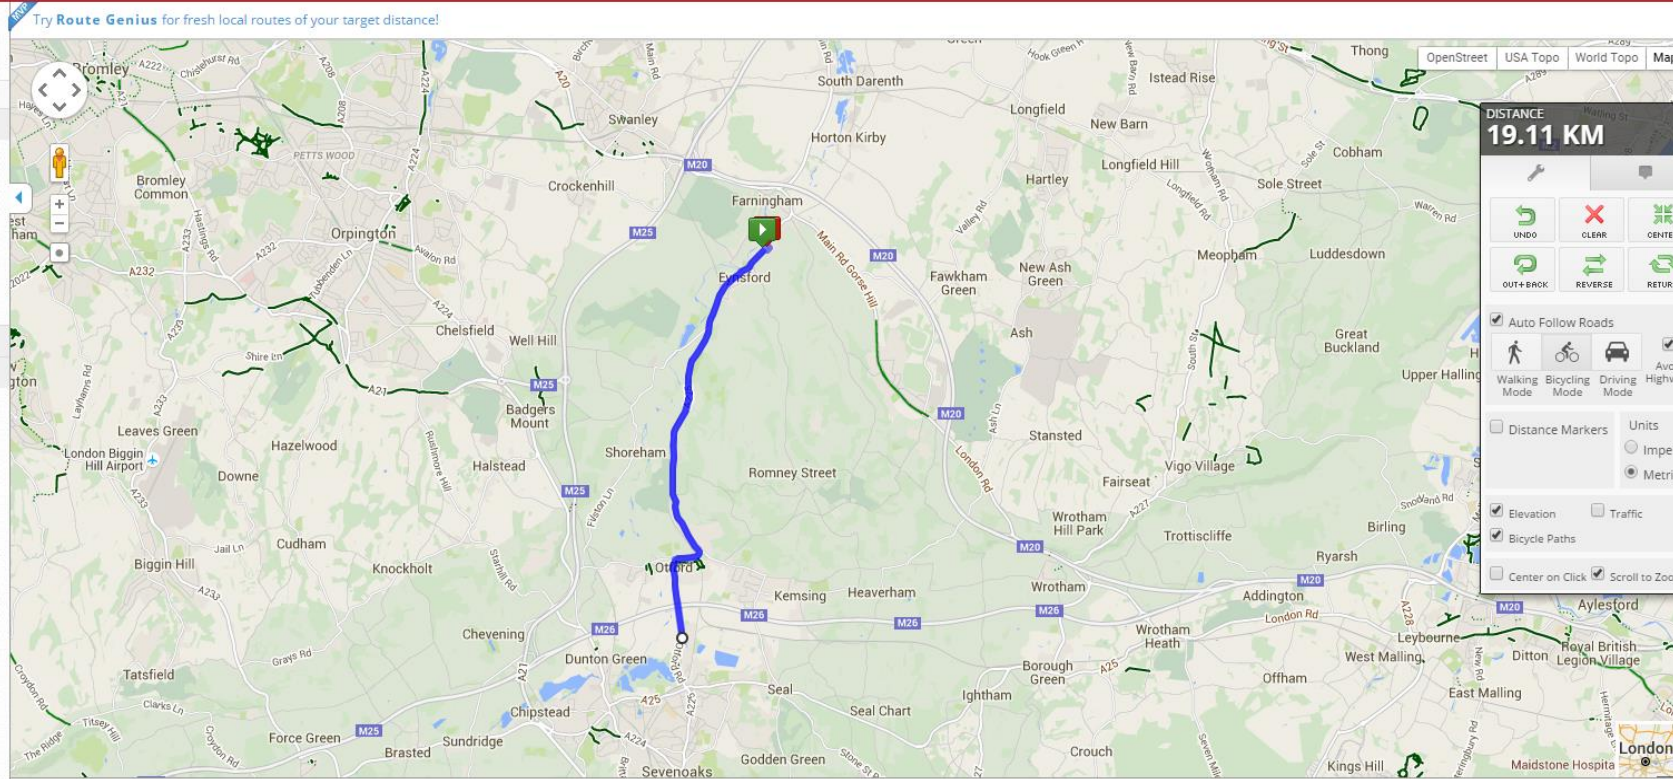

Choose map location  
Sidcup, United Kingdom SEARCH

Get Directions | Import | Use Route Genius | Help

Route Details

Name this map

Choose an Activity

Send to Phone SAVE ROUTE

More

- Log as a Workout
- Directions / Notes

DISTANCE 19.11 KM

UNDO CLEAR CENTER

OUT+BACK REVERSE RETURN

Auto Follow Roads

Walking Mode Bicycling Mode Driving Mode Avoid Highways

Distance Markers Units Imperial Metric

Elevation Traffic

Bicycle Paths

Center on Click Scroll to Zoom